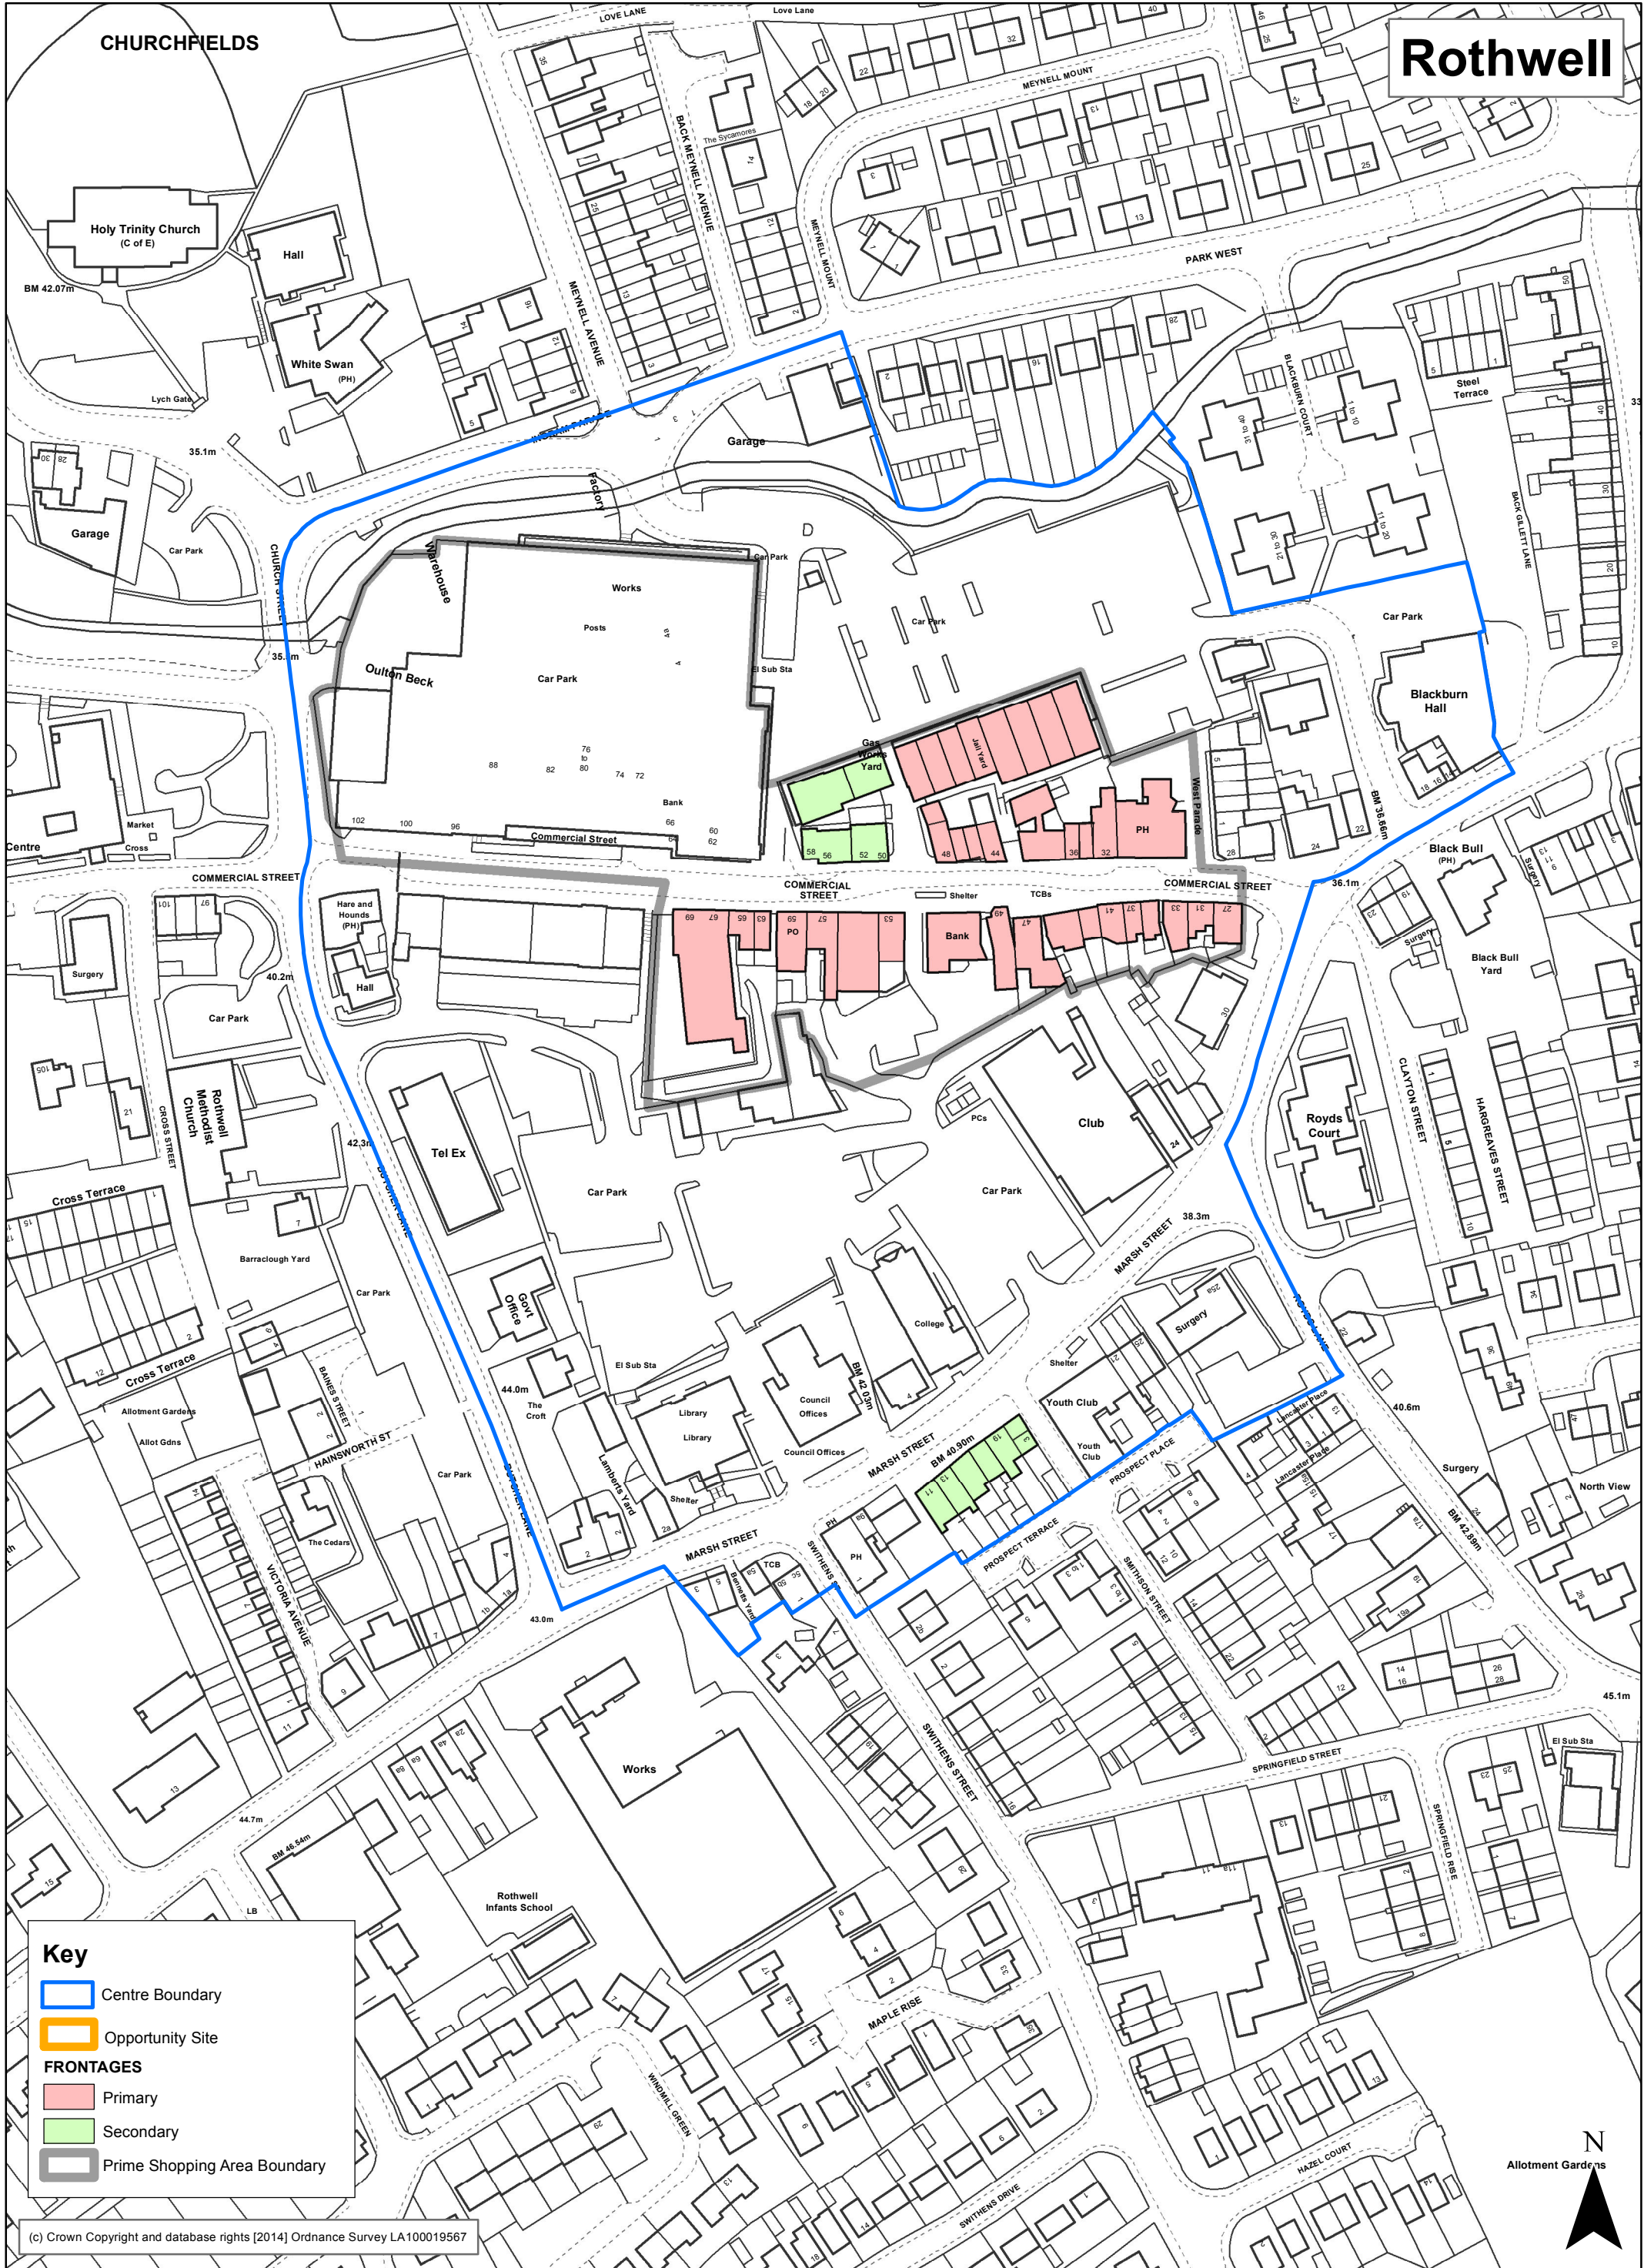

# Rothwell

**Key**

- Centre Boundary
- Opportunity Site
- FRONTAGES**
- Primary
- Secondary
- Prime Shopping Area Boundary

(c) Crown Copyright and database rights [2014] Ordnance Survey LA100019567